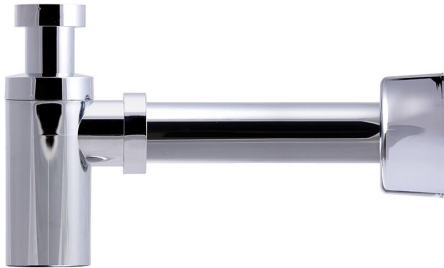

RSK 8075533

Water trap kit in chromed plastic, designed for wall connection with a 1¼" bottle trap and a 40mm diameter outlet pipe. Comes with wall cover.

RSK 8075424

Water trap kit in chromed plastic, designed for wall connection with a 1¼" Design bottle trap and a 40mm diameter outlet pipe. Comes with wall cover.

Specifications

RSK Number	8075533
Function	To washbasin, connection to wall
Item Color	Chrome
Material	PP, ABS
Outlet Dimension	G32xØ40 mm
Pressure Flow Temp	0,6 l/s
Surface	Chromed plastic
Version	With straight pipe and flange
RSK Number	8075424
Function	To washbasin, connection to wall

Item Color	Chrome
Material	PP, ABS
Outlet Dimension	G32xØ40 mm
Pressure Flow Temp	0,6 l/s
Surface	Chromed plastic
Version	With straight pipe and flange