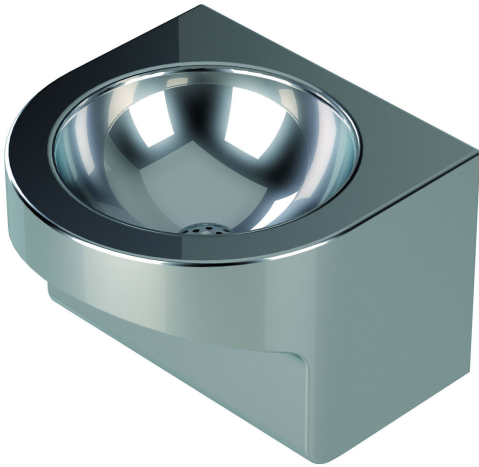

RSK 7631215

V216 Wash basin in stainless steel. It is suitable for wall installation and has a G32 connection. The V216 Wash basin comes with a vertical waste, strainer and a water trap set for a 40mm diameter outlet pipe. It is durable and is practical for environments where strength and hygiene is a priority, for example schools, industrial settings and sports and leisure facilities.

Specifications

RSK Number	7631215
Function	Wall hung
Item Color	Stainless
Material	Stainless steel 1.4301
Outlet Dimension	G32xØ40 mm
Size	400x390x280 mm
Surface	Brushed