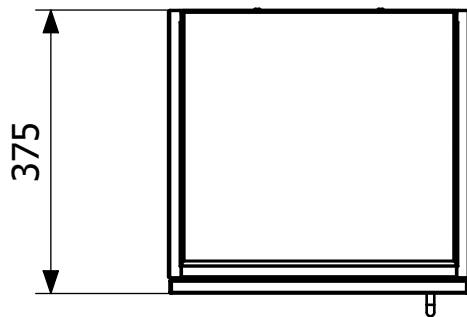

Item 860024V

Wall cabinet made of stainless steel with a width of 400mm. The wall cabinet is functional, durable, hygienic and easy to clean. The cabinet door is hung on the left-hand-side and comes with a handle.

Specifications

Item Number	860024V
Function	Kitchen/Hospital
Item Color	Stainless
Material	Stainless steel 1.4301
Size	400x700x375 mm
Surface	Polish
Version	Left door soft closing

Väggskåp vänsterhängd
Width(W)
400
500
600