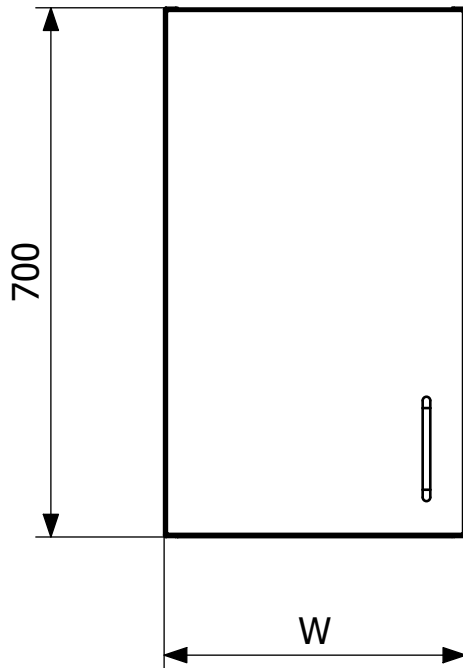

Item 860024V

Wall cabinet made of stainless steel with a width of 400mm. The wall cabinet is functional, durable, hygienic and easy to clean. The cabinet door is hung on the left-hand-side and comes with a handle.

Specifications

Item Number	860024V
Function	Kitchen/Hospital
Item Color	Stainless
Material	Stainless steel 1.4301
Size	400x700x375 mm
Surface	Polish
Version	Left door soft closing

Väggskåp vänsterhängd
Width(W)
400
500
600