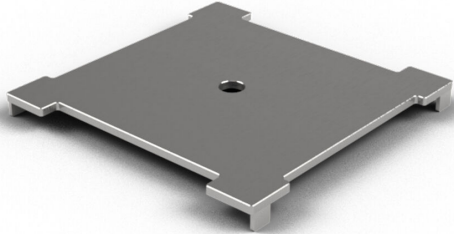

RSK 7130147

Slot grating made of acid-resistant stainless steel. With load class L15 (1500 kg) for easier driving traffic. Dimensions 200×200 mm.

RSK 7130148

Slot grating made of acid-resistant stainless steel. With load class L15 (1500 kg) for easier driving traffic. Dimensions 300×300 mm.

RSK 7130150

Slot grating made of acid-resistant stainless steel. With load class L15 (1500 kg) for easier driving traffic. Dimensions 100×300 mm.

RSK 7130151

Slot grating made of acid-resistant stainless steel. With load class L15 (1500 kg) for easier driving traffic. Dimensions 100×400 mm.

RSK 7130152

Slot grating made of acid-resistant stainless steel. With load class L15 (1500 kg) for easier driving traffic. Dimensions 100×500 mm.

RSK 7130153

Slot grating made of acid-resistant stainless steel. With load class L15 (1500 kg) for easier driving traffic. Dimensions 100×1000 mm.

RSK 7130154

Slot grating made of acid-resistant stainless steel. With load class L15 (1500 kg) for easier driving traffic. Dimensions 150×300 mm.

RSK 7130155

Slot grating made of acid-resistant stainless steel. With load class L15 (1500 kg) for easier driving traffic. Dimensions 150×400 mm.