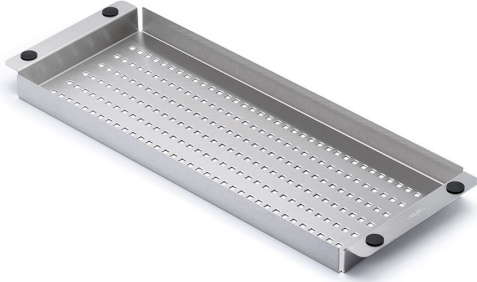

Item 603665

Stainless steel rinsing bowl. Fits several different wash basins with a 400mm depth. The rinsing bowl is available to choose from in our basic, original and premium configurators.

Item 603682

Stainless steel rinsing bowl with dimensions 155x387x25mm. Fits several different wash basins with 400 mm depth. The rinsing bowl is available to choose from in our basic, original and premium configurators.

Item 603683

Stainless steel rinsing bowl with dimensions 150x387x80mm. Fits several different wash basins with 400 mm depth. The rinsing bowl is available to choose from in our basic, original and premium configurators.

Specifications

Item Number	603665
Item Color	Stainless
Material	Stainless steel 1.4301
Size	170x390x74 mm
Surface	Polish

Item Number	603682
Item Color	Stainless
Material	Stainless steel 1.4301
Size	155x387x25 mm