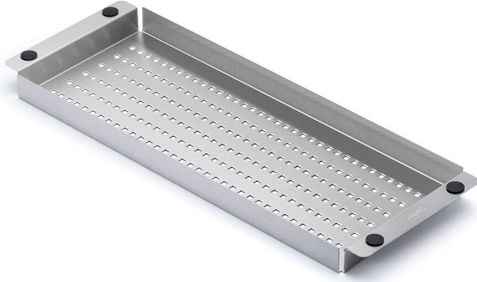

Item 603665

Stainless steel rinsing bowl. Fits several different wash basins with a 400mm depth. The rinsing bowl is available to choose from in our basic, original and premium configurators.

Item 603682

Stainless steel rinsing bowl with dimensions 155x387x25mm. Fits several different wash basins with 400 mm depth. The rinsing bowl is available to choose from in our basic, original and premium configurators.

Item 603683

Stainless steel rinsing bowl with dimensions 150x387x80mm. Fits several different wash basins with 400 mm depth. The rinsing bowl is available to choose from in our basic, original and premium configurators.

Specifications

Item Number	603665
Item Color	Stainless
Material	Stainless steel 1.4301
Size	170x390x74
Surface	Polish

Item Number	603682
Item Color	Stainless
Material	Stainless steel 1.4301
Size	155x387x25