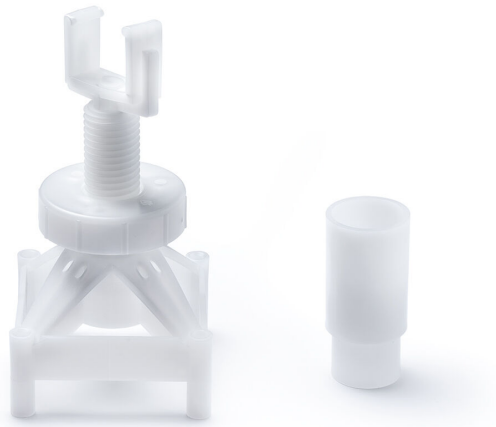

RSK 7129775

The Purus support is an accessory for installing Purus' stainless steel channel drains in concrete floors. It comes as a set of 4 plastic legs, which are height-adjustable between 90-200mm and are designed to hold the channel in place while pouring concrete.

## Specifications

<b>RSK Number</b>	7129775
<b>Function</b>	For Purus channels
<b>Item Color</b>	White
<b>Material</b>	PP
<b>Size</b>	90-200 mm
<b>Version</b>	Adjustable height