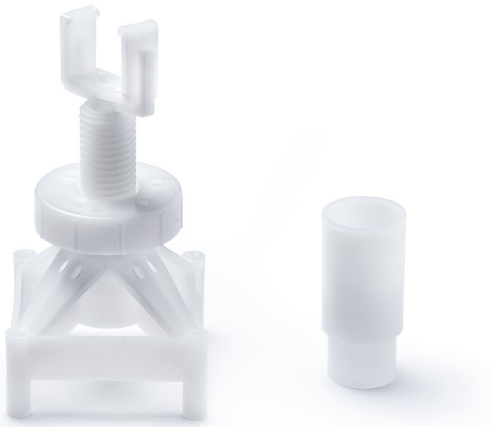

RSK 7129532

The Concrete installation support is an accessory for installing the Channel 100, Channel 200, Kitchen Channels, Grate and Slot Drain Modular and Industrial Channel in concrete floors. It is height adjustable from 90-200mm.

Specifications

RSK Number	7129532
Function	For Purus channels
Item Color	White
Material	PP
Size	90-200 mm
Version	Adjustable height