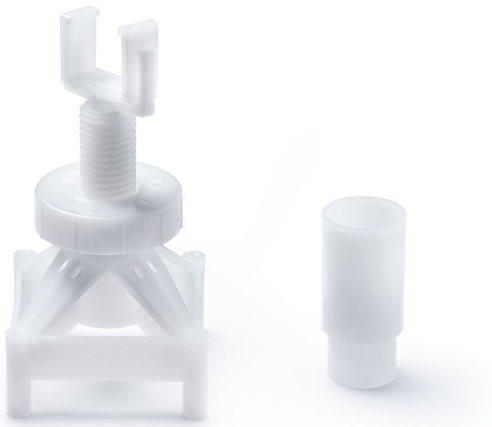

RSK 7129532

The Concrete installation support is an accessory for installing the Channel 100, Channel 200, Kitchen Channels, Grate and Slot Drain Modular and Industrial Channel in concrete floors. It is height adjustable from 90-200mm.

## Specifications

<b>RSK Number</b>	7129532
<b>Function</b>	For Purus channels
<b>Item Color</b>	White
<b>Material</b>	PP
<b>Size</b>	90To200
<b>Version</b>	Adjustable height