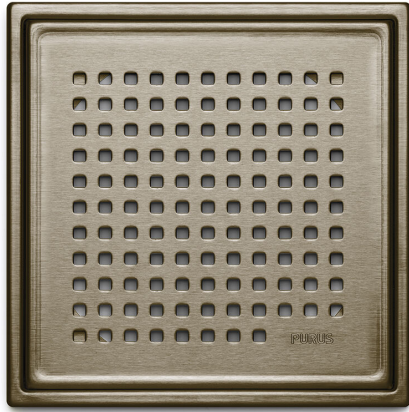

RSK 7135082

Tile frame Chess bronze is a tile frame with square floor well strainer with high quality in PVD coated stainless steel. The tile frame is part of the Purus Square design series.

## Specifications

<b>RSK Number</b>	7135082
<b>Floor Covering</b>	Tiles
<b>Item Color</b>	Bronze
<b>Material</b>	Stainless steel 1.4301
<b>Pressure Flow Temp</b>	K3
<b>Size</b>	197x197x6
<b>Surface</b>	PVD (Physical Vapour Deposition)
<b>Version</b>	Chess grate