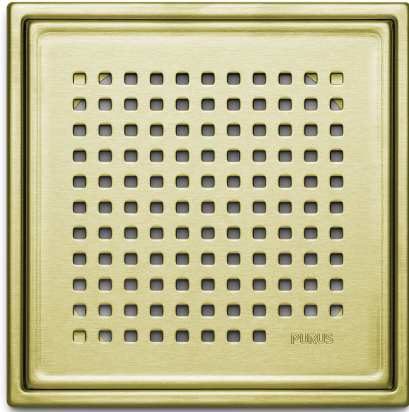

RSK 7135080

Tile frame Chess brass is a tile frame with square floor well strainer with high quality in PVD coated stainless steel. The tile frame is part of the Purus Square design series.

Specifications

Size	197x197x6
RSK Number	7135080
Material	Stainless steel 1.4301
Floor Covering	Tiles
Surface	PVD (Physical Vapour Deposition)
Version	Chess grate
Item Color	Brass
Pressure Flow Temp	K3