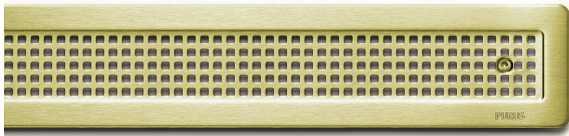

RSK 7115469

600mm Brass Chess linear grate for the Purusline Living Plus 600. This grate is manufactured in brass-coloured stainless steel and comes complete with screws for installation.

RSK 7115470

700mm Brass Chess linear grate for the Purusline Living Plus 700. This grate is manufactured in brass-coloured stainless steel and comes complete with screws for installation.

RSK 7115471

800mm Brass Chess linear grate for the Purusline Living Plus 800. This grate is manufactured in brass-coloured stainless steel and comes complete with screws for installation.

RSK 7115472

900mm Brass Chess linear grate for the Purusline Living Plus 900. This grate is manufactured in brass-coloured stainless steel and comes complete with screws for installation.

RSK 7115473

1000mm Brass Chess linear grate for the Purusline Living Plus 1000. This grate is manufactured in brass-coloured stainless

steel and comes complete with screws for installation.

Specifications

RSK Number	7115469
Floor Covering	Vinyl
Function	For Purus Line Vinyl Plus
Item Color	Brass
Material	Stainless steel 1.4301
Pressure Flow Temp	K3
Size	600
Surface	PVD (Physical Vapour Deposition)
Version	Chess grate
RSK Number	7115470
Floor Covering	Vinyl
Function	For Purus Line Vinyl Plus
Item Color	Brass
Material	Stainless steel 1.4301
Pressure Flow Temp	K3
Size	700
Surface	PVD (Physical Vapour Deposition)