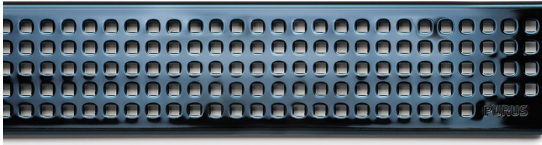

Item 53244

600mm Onyx grate in Chess design, manufactured in onyx-coloured stainless steel. Designed to fit the Purus Line 600 linear drain bodies. The Purus Line can be installed against the wall or elsewhere in the room.

Item 53245

700mm Onyx grate in Chess design, manufactured in onyx-coloured stainless steel. Designed to fit the Purus Line 700 linear drain bodies. The Purus Line can be installed against the wall or elsewhere in the room.

Item 53246

800mm Onyx grate in Chess design, manufactured in onyx-coloured stainless steel. Designed to fit the Purus Line 800 linear drain bodies. The Purus Line can be installed against the wall or elsewhere in the room.

Item 53247

900mm Onyx grate in Chess design, manufactured in onyx-coloured stainless steel. Designed to fit the Purus Line 900 linear drain bodies. The Purus Line can be installed against the wall or elsewhere in the room.