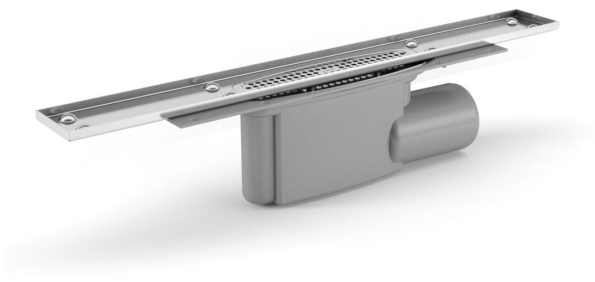

RSK 7114657

The Purus Line 600 is a linear floor drain body with a gable 75 mm outlet. It can be installed in wooden or concrete joists. The Purus Line comes with a removable NOOD water trap, strainer, stainless steel clamping ring, stainless steel frame and installation kit. It is compatible with the 600 Patterned and Limited Edition grates, which are sold separately. The NOOD water trap is a mechanical trap which closes when there is no water present, thus preventing any foul air from escaping through the drain. This linear floor drain can be installed against the wall or elsewhere in the room.

RSK 7114659

The Purus Line 700 is a linear floor drain body with a gable 75 mm outlet. It can be installed in wooden or concrete joists. The Purus Line comes with a removable NOOD water trap, strainer, stainless steel clamping ring, stainless steel frame and installation kit. It is compatible with the 700 Patterned and Limited Edition grates, which are sold separately. The NOOD water trap is a mechanical trap which closes when there is no water present, thus preventing any foul air from escaping through the drain. This linear floor drain can be installed against the wall or elsewhere in the room.

RSK 7114661

The Purus Line 800 is a linear floor drain body with a gable 75 mm outlet. It can be installed in wooden or concrete joists. The Purus Line comes with a removable NOOD water trap, strainer, stainless steel