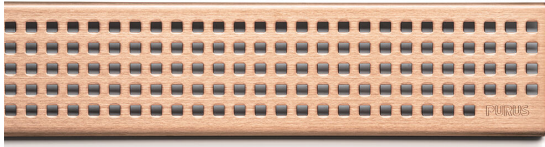

Item 53375

600mm Rose Gold grate in Chess design, manufactured in rose gold-coloured stainless steel. Designed to fit the Purus Line 600 linear drain bodies. The Purus Line can be installed against the wall or elsewhere in the room.

Item 53376

700mm Rose Gold grate in Chess design, manufactured in rose gold-coloured stainless steel. Designed to fit the Purus Line 700 linear drain bodies. The Purus Line can be installed against the wall or elsewhere in the room.

Item 53377

800mm Rose Gold grate in Chess design, manufactured in rose gold-coloured stainless steel. Designed to fit the Purus Line 800 linear drain bodies. The Purus Line can be installed against the wall or elsewhere in the room.

Item 53378

900mm Rose Gold grate in Chess design, manufactured in rose gold-coloured stainless steel. Designed to fit the Purus Line 900 linear drain bodies. The Purus Line can be installed against the wall or elsewhere in the room.