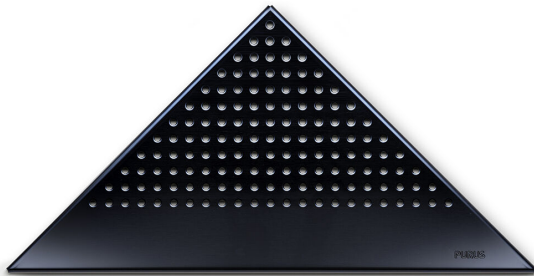

Item 53213

Onyx Corner grate in Pearl design, manufactured in onyx-coloured stainless steel. Designed to fit the Purus Corner drain bodies.

Specifications

Item Number	53213
Floor Covering	Tiles
Function	For Purus Corner
Item Color	Onyx
Material	Stainless steel 1.4301
Pressure Flow Temp	K3
Size	374x266x266 mm
Surface	Polished
Version	Pearl pattern