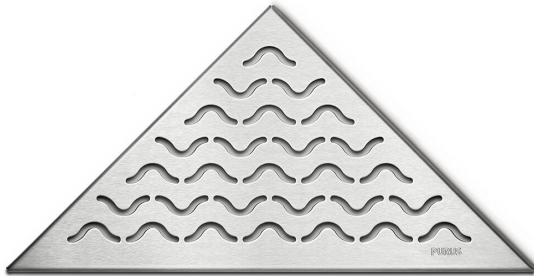

RSK 7114525

Stainless steel Wave grate for the Purus Corner drains. The drain body is supplied separately.

## Specifications

<b>RSK Number</b>	7114525
<b>Floor Covering</b>	Tiles
<b>Function</b>	For Purus Corner
<b>Item Color</b>	Stainless
<b>Material</b>	Stainless steel 1.4301
<b>Pressure Flow Temp</b>	K3
<b>Size</b>	374x266x266
<b>Surface</b>	Brushed
<b>Version</b>	Wave pattern