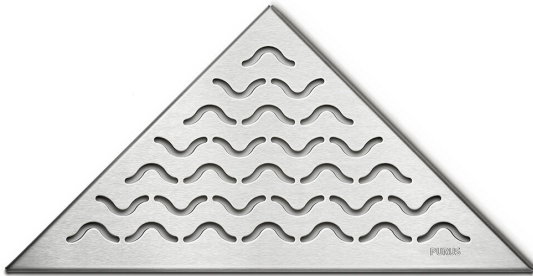

RSK 7114525

Stainless steel Wave grate for the Purus Corner drains. The drain body is supplied separately.

Specifications

RSK Number	7114525
Floor Covering	Tiles
Function	For Purus Corner
Item Color	Stainless
Material	Stainless steel 1.4301
Pressure Flow Temp	K3
Size	374x266x266 mm
Surface	Brushed
Version	Wave pattern