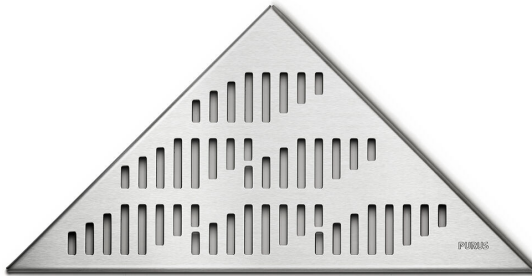

RSK 7114684

Stainless steel Twist grate for the Purus Corner drains. The drain body is supplied separately.

Specifications

RSK Number	7114684
Floor Covering	Tiles
Function	For Purus Corner
Item Color	Stainless
Material	Stainless steel 1.4301
Pressure Flow Temp	K3
Size	374x266x266
Surface	Brushed
Version	Twist pattern