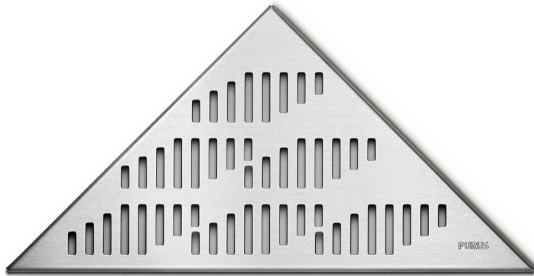

RSK 7114684

Stainless steel Twist grate for the Purus Corner drains. The drain body is supplied separately.

## Specifications

<b>RSK Number</b>	7114684
<b>Floor Covering</b>	Tiles
<b>Function</b>	For Purus Corner
<b>Item Color</b>	Stainless
<b>Material</b>	Stainless steel 1.4301
<b>Pressure Flow Temp</b>	K3
<b>Size</b>	374x266x266 mm
<b>Surface</b>	Brushed
<b>Version</b>	Twist pattern