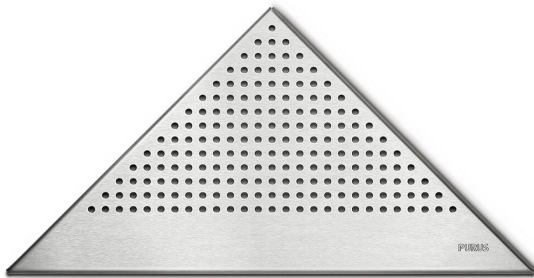

RSK 7114526

Stainless steel Pearl grate for the Purus Corner drains. The drain body is supplied separately.

## Specifications

<b>RSK Number</b>	7114526
<b>Floor Covering</b>	Tiles
<b>Function</b>	For Purus Corner
<b>Item Color</b>	Stainless
<b>Material</b>	Stainless steel 1.4301
<b>Pressure Flow Temp</b>	K3
<b>Size</b>	374x266x266
<b>Surface</b>	Brushed
<b>Version</b>	Pearl pattern