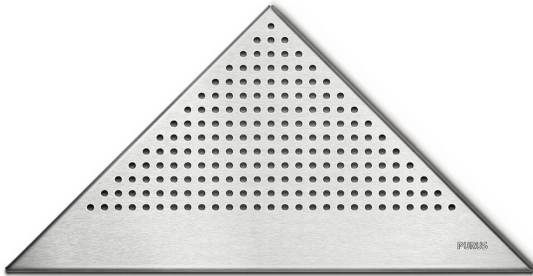

RSK 7114526

Stainless steel Pearl grate for the Purus Corner drains. The drain body is supplied separately.

## Specifications

<b>RSK Number</b>	7114526
<b>Floor Covering</b>	Tiles
<b>Function</b>	For Purus Corner
<b>Item Color</b>	Stainless
<b>Material</b>	Stainless steel 1.4301
<b>Pressure Flow Temp</b>	K3
<b>Size</b>	374x266x266 mm
<b>Surface</b>	Brushed
<b>Version</b>	Pearl pattern