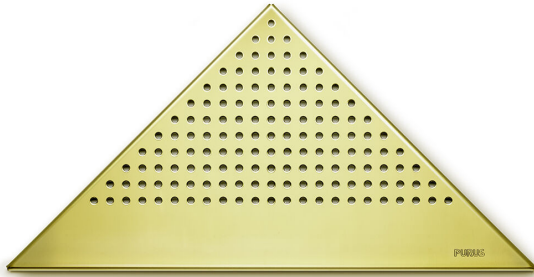

Item 53212

Gold Corner grate in Pearl design, manufactured in gold-coloured stainless steel. Designed to fit the Purus Corner drain bodies.

## Specifications

<b>Item Number</b>	53212
<b>Floor Covering</b>	Tiles
<b>Function</b>	For Purus Corner
<b>Item Color</b>	Gold
<b>Material</b>	Stainless steel 1.4301
<b>Pressure Flow Temp</b>	K3
<b>Size</b>	374x266x266 mm
<b>Surface</b>	Polished
<b>Version</b>	Pearl pattern