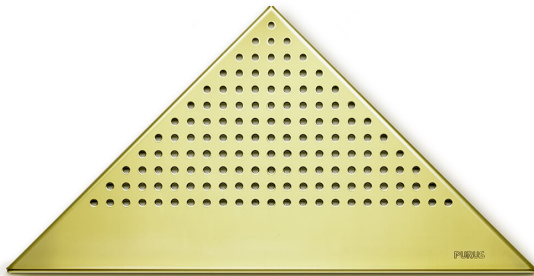

Item 53212

Gold Corner grate in Pearl design, manufactured in gold-coloured stainless steel. Designed to fit the Purus Corner drain bodies.

## Specifications

<b>Item Number</b>	53212
<b>Floor Covering</b>	Tiles
<b>Function</b>	For Purus Corner
<b>Item Color</b>	Gold
<b>Material</b>	Stainless steel 1.4301
<b>Pressure Flow Temp</b>	K3
<b>Size</b>	374x266x266
<b>Surface</b>	Polished
<b>Version</b>	Pearl pattern