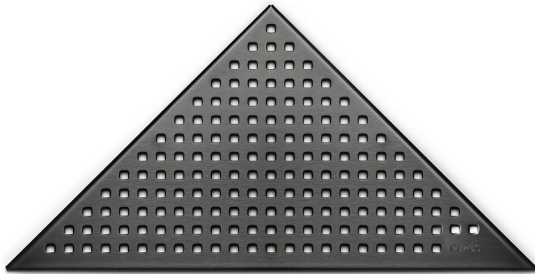

Item 53414

Matt Black Corner grate in Chess design, manufactured in durable high quality PVD treated stainless steel. Designed to fit the Purus Corner drain bodies.

## Specifications

<b>Item Number</b>	53414
<b>Floor Covering</b>	Tiles
<b>Function</b>	For Purus Corner
<b>Item Color</b>	Black
<b>Material</b>	Stainless steel 1.4301
<b>Pressure Flow Temp</b>	K3
<b>Size</b>	374x266x266 mm
<b>Surface</b>	PVD (Physical Vapour Deposition)
<b>Version</b>	Chess grate