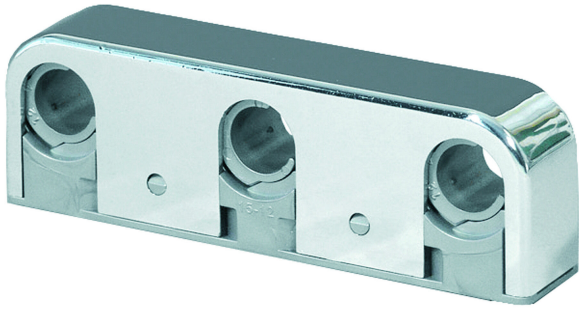

RSK 3810560

Pipe clamp in chromed plastic c/c 40 intended for three copper pipes with dimension 12mm / 15mm. Remove the inserts when installing 15mm diameter pipes. Wetroom seal included.

Specifications

RSK Number	3810560
Function	For three pipes
Item Color	Chrome
Material	ABS
Outlet Dimension	Ø12/Ø15 mm
Size	c/c 40 mm c/v 20 mm L=105 mm
Surface	Chromed plastic
Version	Triple