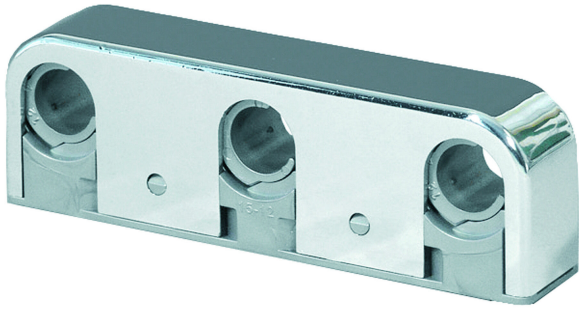

RSK 3810560

Pipe clamp in chromed plastic c/c 40 intended for three copper pipes with dimension 12mm / 15mm. Remove the inserts when installing 15mm diameter pipes. Wetroom seal included.

Specifications

Size	CC40CV20L105
RSK Number	3810560
Material	ABS
Surface	Chromed plastic
Version	Triple
Item Color	Chrome
Outlet Dimension	Ø12/Ø15 mm
Function	For three pipes