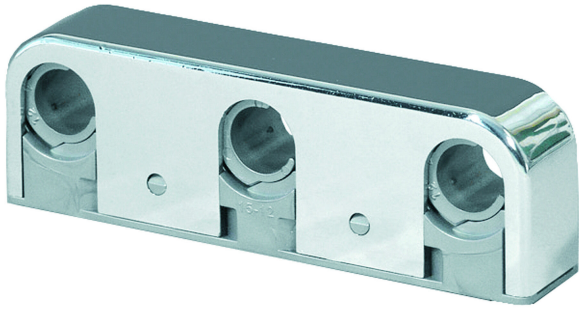

RSK 3810560

Pipe clamp in chromed plastic c/c 40 intended for three copper pipes with dimension 12mm / 15mm. Remove the inserts when installing 15mm diameter pipes. Wetroom seal included.

## Specifications

<b>RSK Number</b>	3810560
<b>Function</b>	For three pipes
<b>Item Color</b>	Chrome
<b>Material</b>	ABS
<b>Outlet Dimension</b>	Ø12/Ø15 mm
<b>Size</b>	CC40CV20L105
<b>Surface</b>	Chromed plastic
<b>Version</b>	Triple