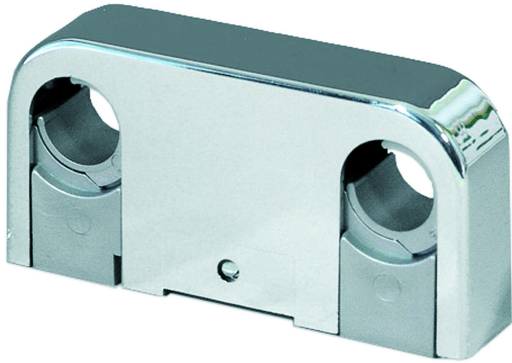

RSK 3810532

Pipe clamp in chromed plastic c/c 60 intended for two copper pipes with dimension 15mm / 18mm. Remove the inserts when installing 18mm diameter pipes. Wetroom seal included.

Specifications

RSK Number	3810532
Function	For two pipes
Item Color	Chrome
Material	ABS
Outlet Dimension	Ø15/Ø18 mm
Size	CC60CV28L90
Surface	Chromed plastic
Version	Double