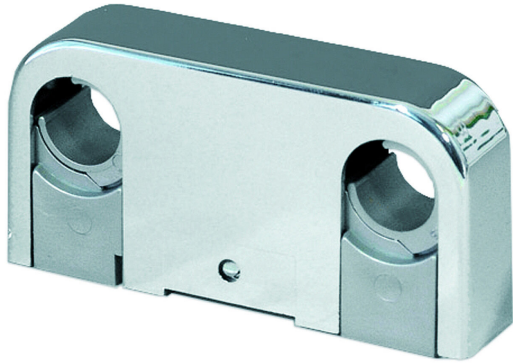

RSK 3810532

Pipe clamp in chromed plastic c/c 60 intended for two copper pipes with dimension 15mm / 18mm. Remove the inserts when installing 18mm diameter pipes. Wetroom seal included.

Specifications

RSK Number	3810532
Function	For two pipes
Item Color	Chrome
Material	ABS
Outlet Dimension	Ø15/Ø18 mm
Size	c/c 60 mm c/v 28 mm L=90 mm
Surface	Chromed plastic
Version	Double