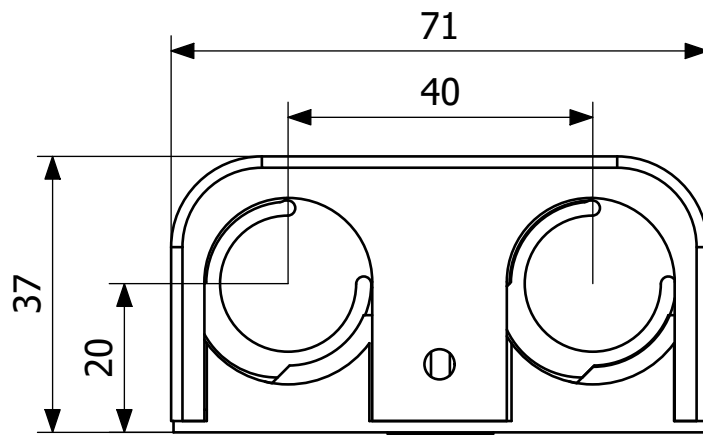

RSK 3810517

Plastic pipe clamp c/c 40 intended for two copper pipes with dimension 18mm / 22mm. Remove the inserts when installing 22mm diameter pipes. Wetroom seal included.

## Specifications

<b>RSK Number</b>	3810517
<b>Function</b>	For two pipes
<b>Item Color</b>	White
<b>Material</b>	ABS
<b>Outlet Dimension</b>	Ø18/Ø22 mm
<b>Size</b>	c/c 40 mm c/v 20 mm L=71 mm
<b>Version</b>	Double