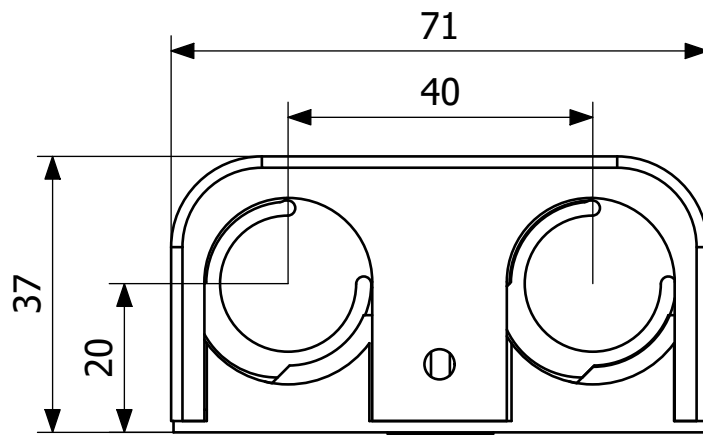

RSK 3810517

Plastic pipe clamp c/c 40 intended for two copper pipes with dimension 18mm / 22mm. Remove the inserts when installing 22mm diameter pipes. Wetroom seal included.

## Specifications

<b>RSK Number</b>	3810517
<b>Function</b>	For two pipes
<b>Item Color</b>	White
<b>Material</b>	ABS
<b>Outlet Dimension</b>	Ø18/Ø22 mm
<b>Size</b>	CC40CV20L71
<b>Version</b>	Double

+

+

+