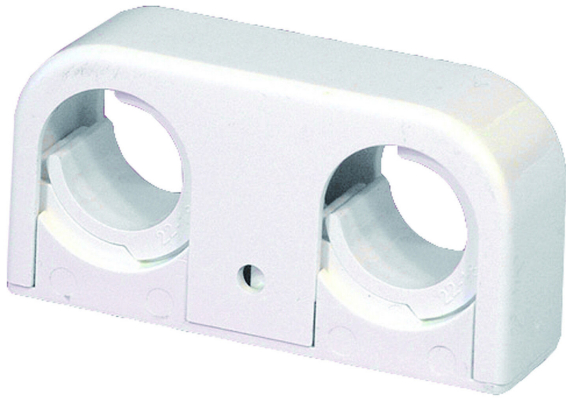

RSK 3810517

Plastic pipe clamp c/c 40 intended for two copper pipes with dimension 18mm / 22mm. Remove the inserts when installing 22mm diameter pipes. Wetroom seal included.

## Specifications

<b>RSK Number</b>	3810517
<b>Function</b>	For two pipes
<b>Item Color</b>	White
<b>Material</b>	ABS
<b>Outlet Dimension</b>	Ø18/Ø22 mm
<b>Size</b>	c/c 40 mm c/v 20 mm L=71 mm
<b>Version</b>	Double