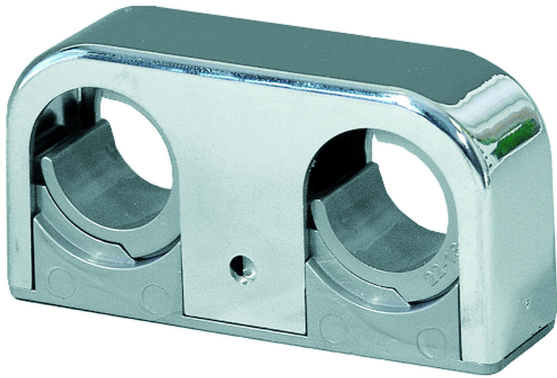

RSK 3810518

Pipe clamp in chromed plastic c/c 40 intended for two copper pipes with dimension 18mm / 22mm. Remove the inserts when installing 22mm diameter pipes. Wetroom seal included.

Specifications

RSK Number	3810518
Function	For two pipes
Item Color	Chrome
Material	ABS
Outlet Dimension	Ø18/Ø22 mm
Size	CC40CV20L71
Surface	Chromed plastic
Version	Double