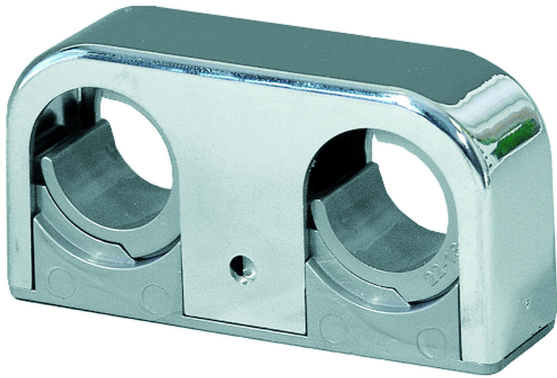

RSK 3810518

Pipe clamp in chromed plastic c/c 40 intended for two copper pipes with dimension 18mm / 22mm. Remove the inserts when installing 22mm diameter pipes. Wetroom seal included.

Specifications

RSK Number	3810518
Function	For two pipes
Item Color	Chrome
Material	ABS
Outlet Dimension	Ø18/Ø22 mm
Size	c/c 40 mm c/v 20 mm L=71 mm
Surface	Chromed plastic
Version	Double