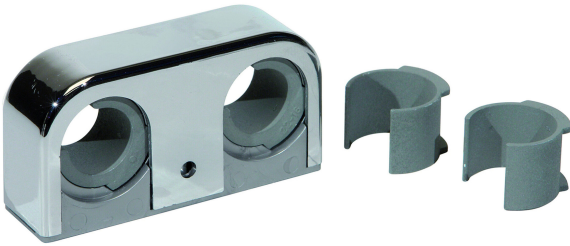

RSK 3810590

Pipe clamp in chromed plastic c/c 40 intended for two copper pipes / ALUPEX with dimension 16/20/22mm. Comes with insert. Wetroom seal included.

Specifications

RSK Number	3810590
Function	For two pipes
Item Color	Chrome
Material	ABS
Outlet Dimension	Ø16/Ø20/Ø22 mm
Size	c/c 40 mm c/v 20 mm L=71 mm
Surface	Chromed plastic
Version	Double