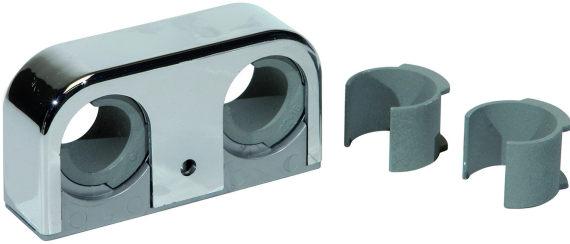

RSK 3810590

Pipe clamp in chromed plastic c/c 40 intended for two copper pipes / ALUPEX with dimension 16/20/22mm. Comes with insert. Wetroom seal included.

## Specifications

<b>RSK Number</b>	3810590
<b>Function</b>	For two pipes
<b>Item Color</b>	Chrome
<b>Material</b>	ABS
<b>Outlet Dimension</b>	Ø16/Ø20/Ø22 mm
<b>Size</b>	CC40CV20L71
<b>Surface</b>	Chromed plastic
<b>Version</b>	Double