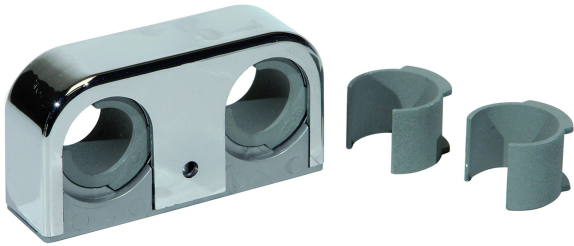

RSK 3810590

Pipe clamp in chromed plastic c/c 40 intended for two copper pipes / ALUPEX with dimension 16/20/22mm. Comes with insert. Wetroom seal included.

Specifications

RSK Number	3810590
Function	For two pipes
Item Color	Chrome
Material	ABS
Outlet Dimension	Ø16/Ø20/Ø22 mm
Size	CC40CV20L71
Surface	Chromed plastic
Version	Double