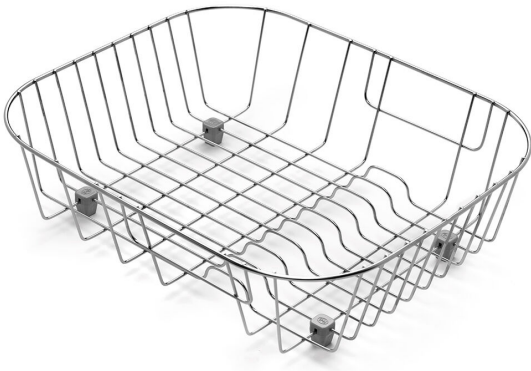

Item 603660

Dish rack in timeless design made of stainless steel. Dimensions 325x108x385mm.

Specifications

Item Number	603660
Item Color	Stainless
Material	Stainless steel 1.4301
Size	325x385x108 mm
Surface	Polish