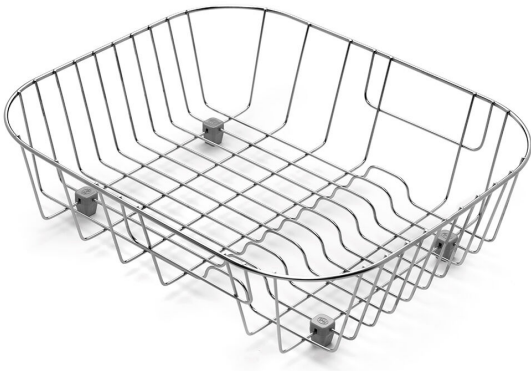

Item 603660

Dish rack in timeless design made of stainless steel. Dimensions 325x108x385mm.

## Specifications

<b>Item Number</b>	603660
<b>Item Color</b>	Stainless
<b>Material</b>	Stainless steel 1.4301
<b>Size</b>	325x385x108
<b>Surface</b>	Polish