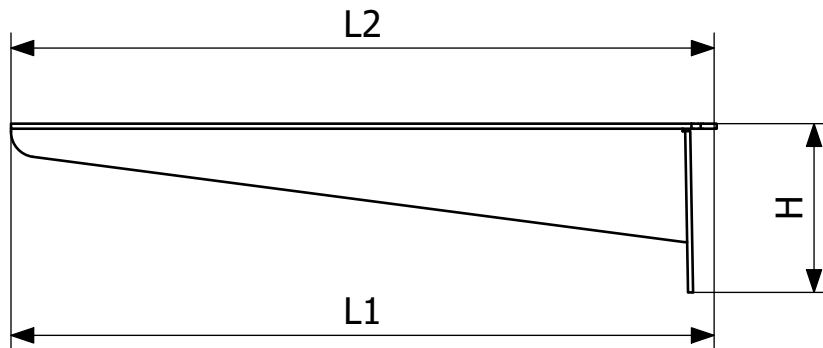

Art nr	H	L1	L2
820121-170H	50	170	180
820121-270H	67	270	280
820121-370H	84	370	380
820121-470H	101	470	480
820121-570H	117	570	580