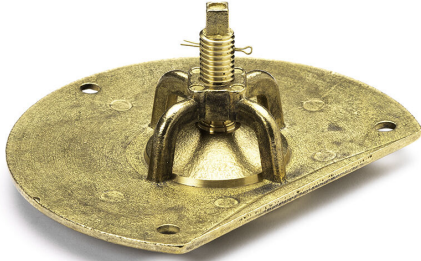

RSK 7148034

BP metal insert side/vertical, manufactured in brass, designed to fit Purus' older BP shelter gullies. The insert is screwed into place using the three screws provided. The BP metal insert can be opened with a key to release the water. When closed, it prevents odours from escaping.

Specifications

RSK Number	7148034
Function	For BP drain
Item Color	Brass
Material	Brass