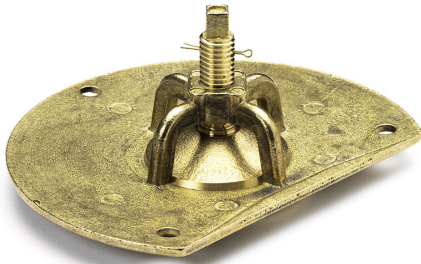

RSK 7148034

BP metal insert side/vertical, manufactured in brass, designed to fit Purus' older BP shelter gullies. The insert is screwed into place using the three screws provided. The BP metal insert can be opened with a key to release the water. When closed, it prevents odours from escaping.

## Specifications

<b>RSK Number</b>	7148034
<b>Function</b>	For BP drain
<b>Item Color</b>	Brass
<b>Material</b>	Brass