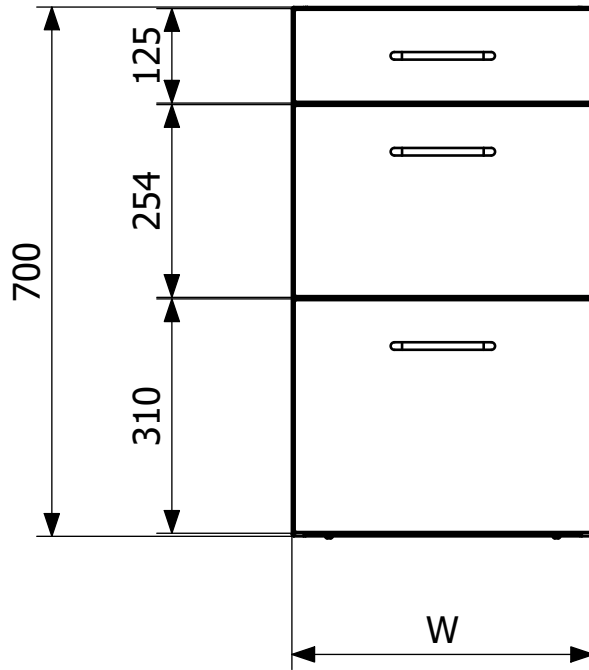

Item 860004-3

Bench drawer unit, 400x700mm, made of stainless steel. The bench drawer unit is functional, durable, hygienic and easy to clean; and comes with 3 drawers with handles.

Item 860006-3

Bench drawer unit, 600x700mm, made of stainless steel. The bench drawer unit is functional, durable, hygienic and easy to clean; and comes with 3 drawers with handles.

Specifications

Item Number	860004-3
Function	Kitchen/Hospital
Item Color	Stainless
Material	Stainless steel 1.4301
Size	400x700x600
Surface	Polish
Version	3 drawers soft closing
Item Number	860006-3
Function	Kitchen/Hospital
Item Color	Stainless

Material Stainless steel 1.4301

Size 600x700x600

Surface Polish

Version 3 drawers soft closing

Bänkhurts 3-lådig

Width(W)

400

600