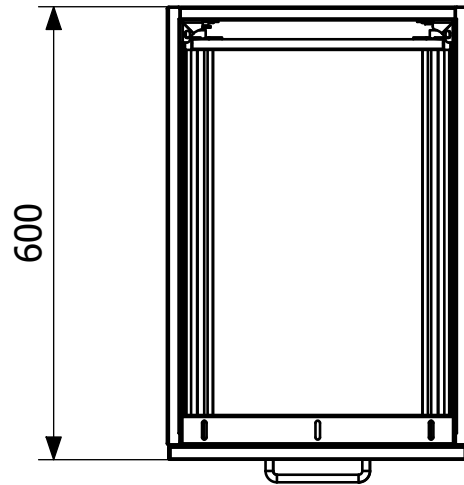

Item 860004-3

Bench drawer unit, 400x700mm, made of stainless steel. The bench drawer unit is functional, durable, hygienic and easy to clean; and comes with 3 drawers with handles.

Item 860006-3

Bench drawer unit, 600x700mm, made of stainless steel. The bench drawer unit is functional, durable, hygienic and easy to clean; and comes with 3 drawers with handles.

Specifications

Item Number	860004-3
Function	Kitchen/Hospital
Item Color	Stainless
Material	Stainless steel 1.4301
Size	400x700x600
Surface	Polish
Version	3 drawers soft closing
Item Number	860006-3
Function	Kitchen/Hospital
Item Color	Stainless

Material Stainless steel 1.4301

Size 600x700x600

Surface Polish

Version 3 drawers soft closing

Bänkhurts 3-lådig

Width(W)

400

600