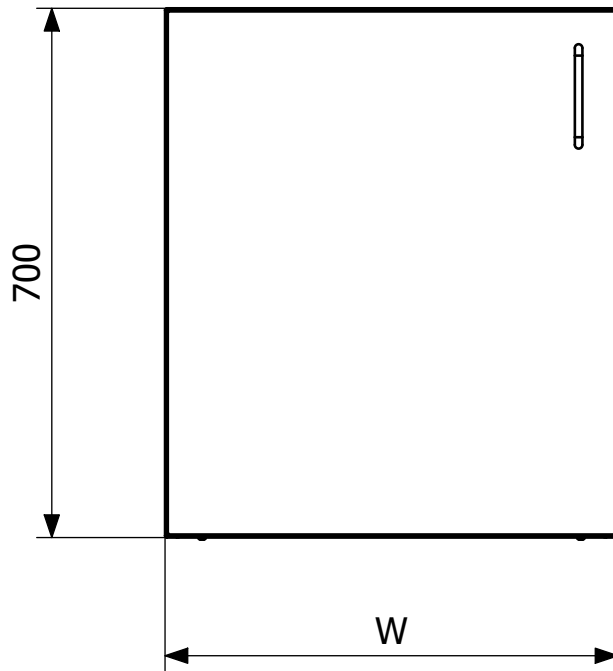

Bänkskåp vänsterhängd
Width(W)
400
500
600